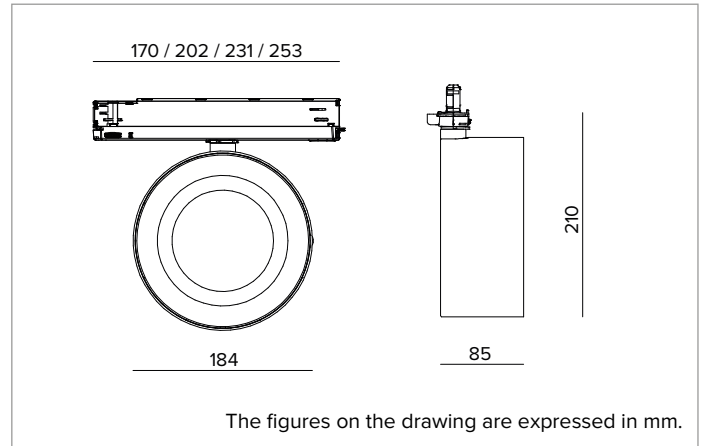

T037WFR940ELPW | ZENO 180

Professional adjustable LED projector

		4000K	H(m)	D(m)	Emax(lx)	
		Ra90		52°		
Fixture Power	42W	1	0.97	5357		
Source Flux	5213lm	2	1.94	1339		
Fixture Flux	4264lm	3	2.91	595		
Efficacy	103lm/W	4	3.88	335		
TS1231	Imax=1028cd/klm	Imax	5357cd	5	4.85	214

Colour and finish: Plaster white

Weight: 1.5Kg

Degree of protection: IP20

ELECTRICAL CHARACTERISTICS

ON-OFF electronic driver integrated into the track adapter.

Fixture Power: 42W

Power supply: 220-240Vac 50/60Hz