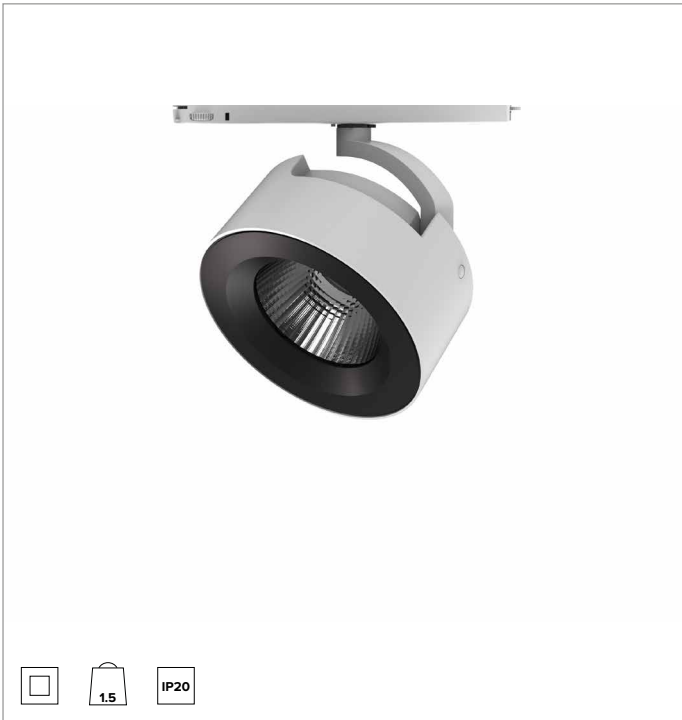

T037WFR940ELPW | ZENO 180

Professional adjustable LED projector

		4000K	H(m)	D(m)	Emax(lx)	
		Ra90		52°		
Fixture Power	42W	1	0.97	5357		
Source Flux	5213lm	2	1.94	1339		
Fixture Flux	4264lm	3	2.91	595		
Efficacy	103lm/W	4	3.88	335		
TS1231	Imax=1028cd/klm	Imax	5357cd	5	4.85	214

CCT nominal: 4000K

Lifetime (L80/B10): >50000h tq +25°C

ILLUMINOTECHNICAL CHARACTERISTICS

Wide Flood version with convex faceted highly reflective anodised aluminium precision optics and a PMMA holographic screen.

Optic: REFLECTOR

Beam angles: WFL

Optical efficiency: 82%

Fixture flux: 4264lm

Luminous efficacy: 103lm/W

MECHANICAL CHARACTERISTICS

Die-cast painted aluminium optical unit. The optical unit can be adjusted from 0 to -90° on the vertical plane; and 355° on the horizontal plane with aiming blocking system.

Colour and finish: Plaster white

Weight: 1.5Kg

Degree of protection: IP20

ELECTRICAL CHARACTERISTICS

ON-OFF electronic driver integrated into the track adapter.

Fixture Power: 42W

Power supply: 220-240Vac 50/60Hz